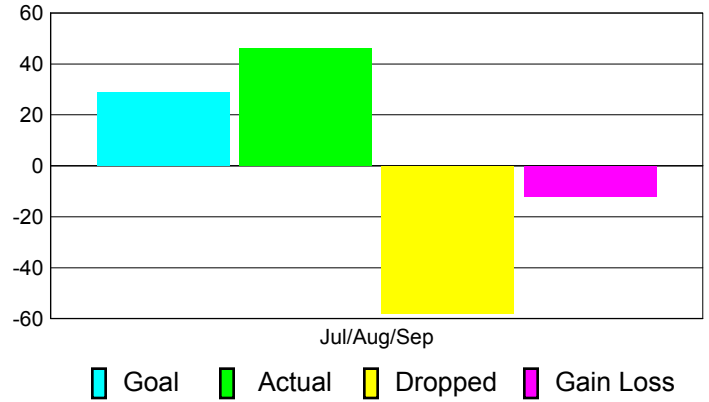

### Club Results 2012-2013

Goal, New, Dropped, Gain/Loss

## MEMBERSHIP

**Membership Results**  
2012-2013

**Membership**  
2011-2012

Month	Net Memb Goal	Actual New Memb	Actual Dropped Memb	Gain/Loss of Memb	Gain/Loss of Memb
Jul/Aug/Sep	29	46	-58	-12	-40
<b>Totals</b>	<b>29</b>	<b>46</b>	<b>-58</b>	<b>-12</b>	<b>-40</b>

### Membership Results 2012-2013

Goal, New, Dropped, Gain/Loss